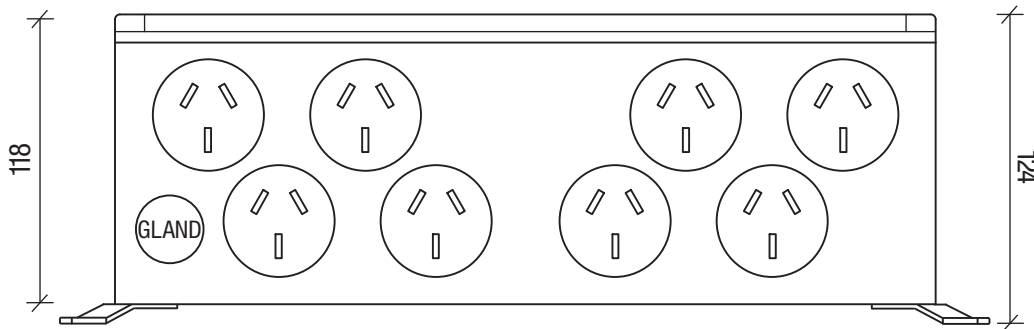

STANDARD UNIT

POWERITE 8 CHANNEL REMOTE CONTROL UNIT