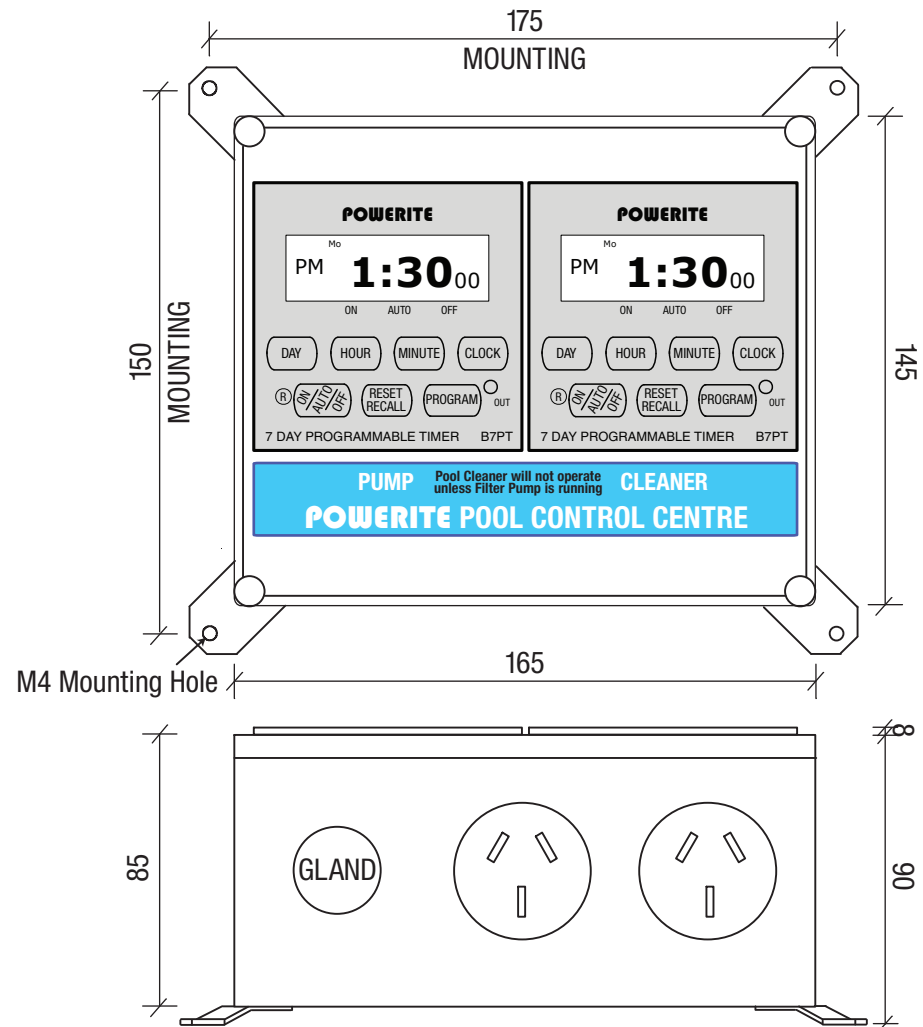

**POWERITE 8 CHANNEL REMOTE CONTROL UNIT**

STANDARD UNIT

UNIT WITH TIME CLOCK

**POWERITE 8 CHANNEL REMOTE CONTROL UNIT  
HIGH LID VERSION**

## **POWERITE RADIO CONTROL TRANSMITTERS**

**POWERITE POOL CONTROL CENTER**