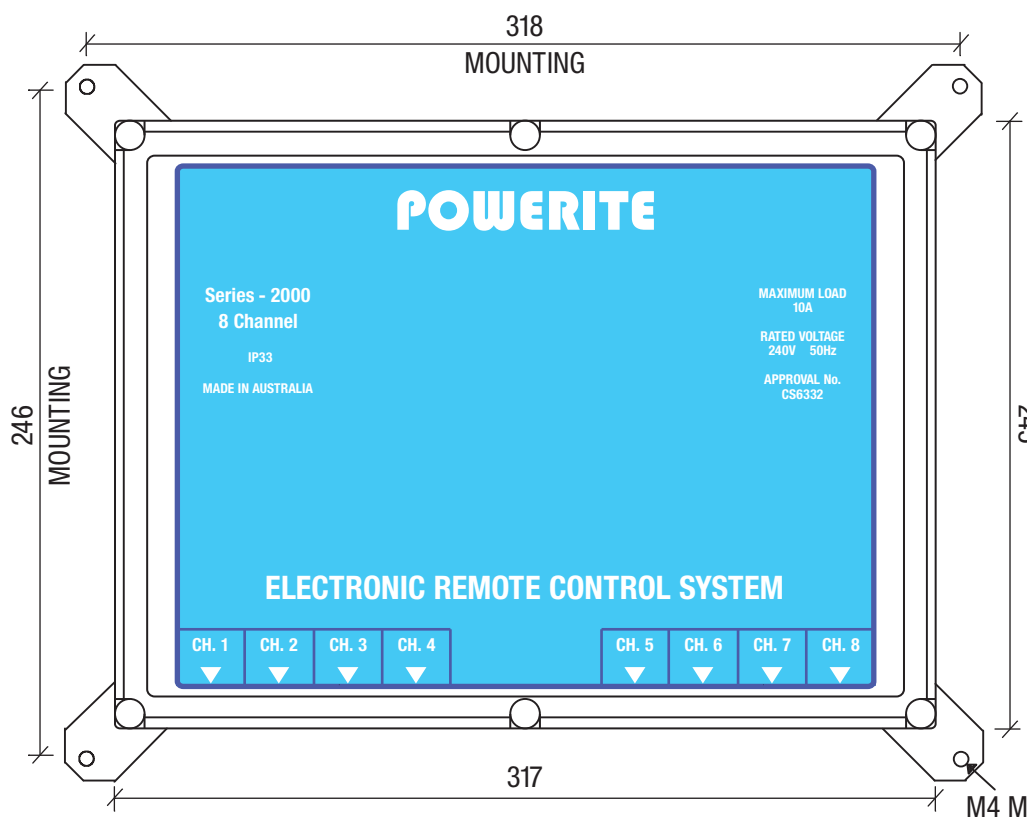

**STANDARD UNIT**

**UNIT WITH TIME CLOCK**

**POWERITE 2 CHANNEL REMOTE CONTROL UNIT**

**STANDARD UNIT**

**UNIT WITH TIME CLOCK**

**POWERITE 4 CHANNEL REMOTE CONTROL UNIT**

STANDARD UNIT

UNIT WITH TIME CLOCK

**POWERITE 8 CHANNEL REMOTE CONTROL UNIT**

STANDARD UNIT

UNIT WITH TIME CLOCK

**POWERITE 8 CHANNEL REMOTE CONTROL UNIT  
HIGH LID VERSION**