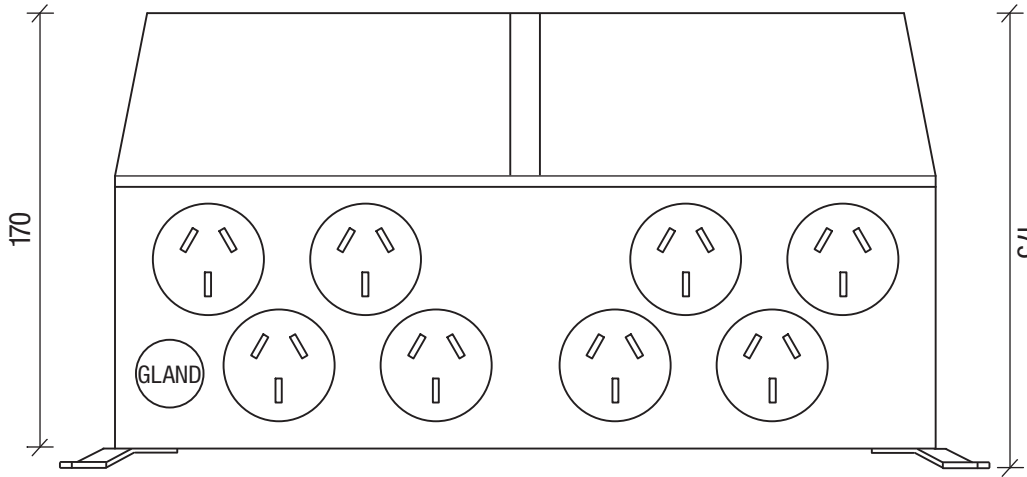

**POWERITE 8 CHANNEL REMOTE CONTROL UNIT**

STANDARD UNIT

UNIT WITH TIME CLOCK

**POWERITE 8 CHANNEL REMOTE CONTROL UNIT  
HIGH LID VERSION**