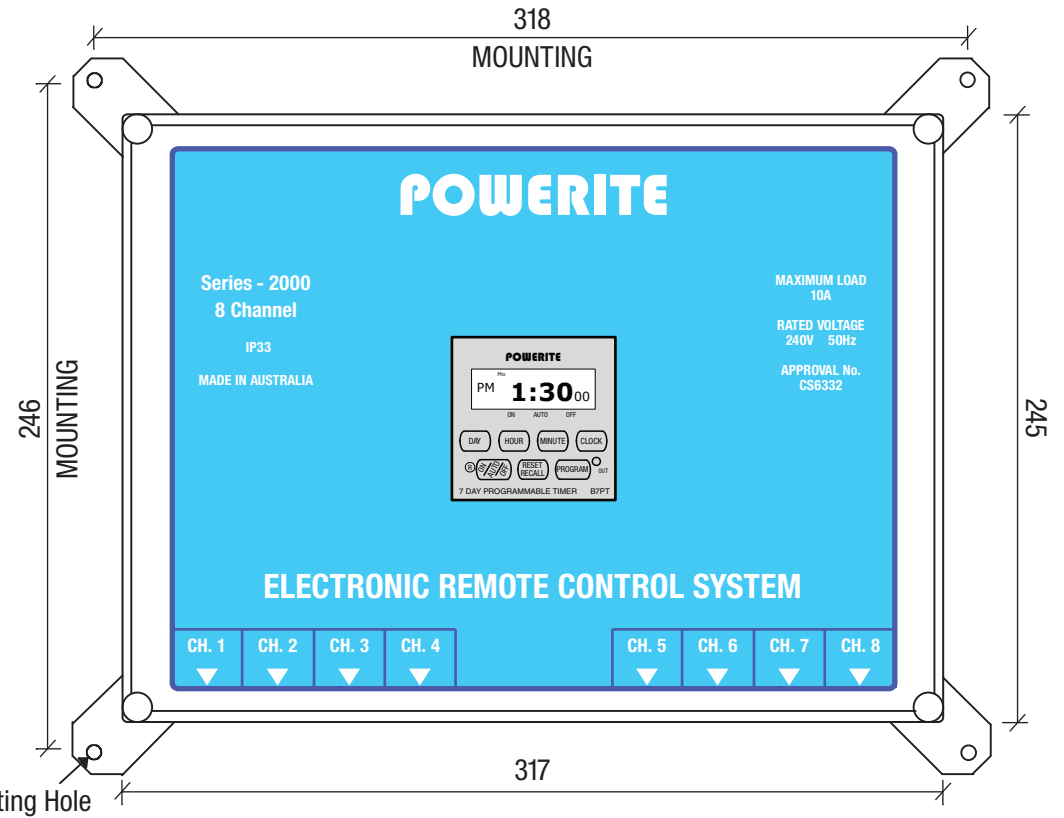

**STANDARD UNIT**

**UNIT WITH TIME CLOCK**

**POWERITE 2 CHANNEL REMOTE CONTROL UNIT**

**STANDARD UNIT**

**UNIT WITH TIME CLOCK**

**POWERITE 4 CHANNEL REMOTE CONTROL UNIT**

STANDARD UNIT

UNIT WITH TIME CLOCK

**POWERITE 8 CHANNEL REMOTE CONTROL UNIT**

STANDARD UNIT

UNIT WITH TIME CLOCK

**POWERITE 8 CHANNEL REMOTE CONTROL UNIT  
HIGH LID VERSION**