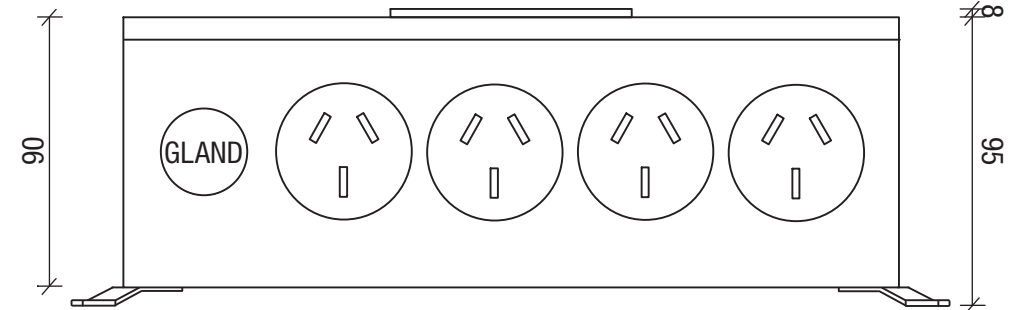

UNIT WITH TIME CLOCK

POWERITE 4 CHANNEL REMOTE CONTROL UNIT