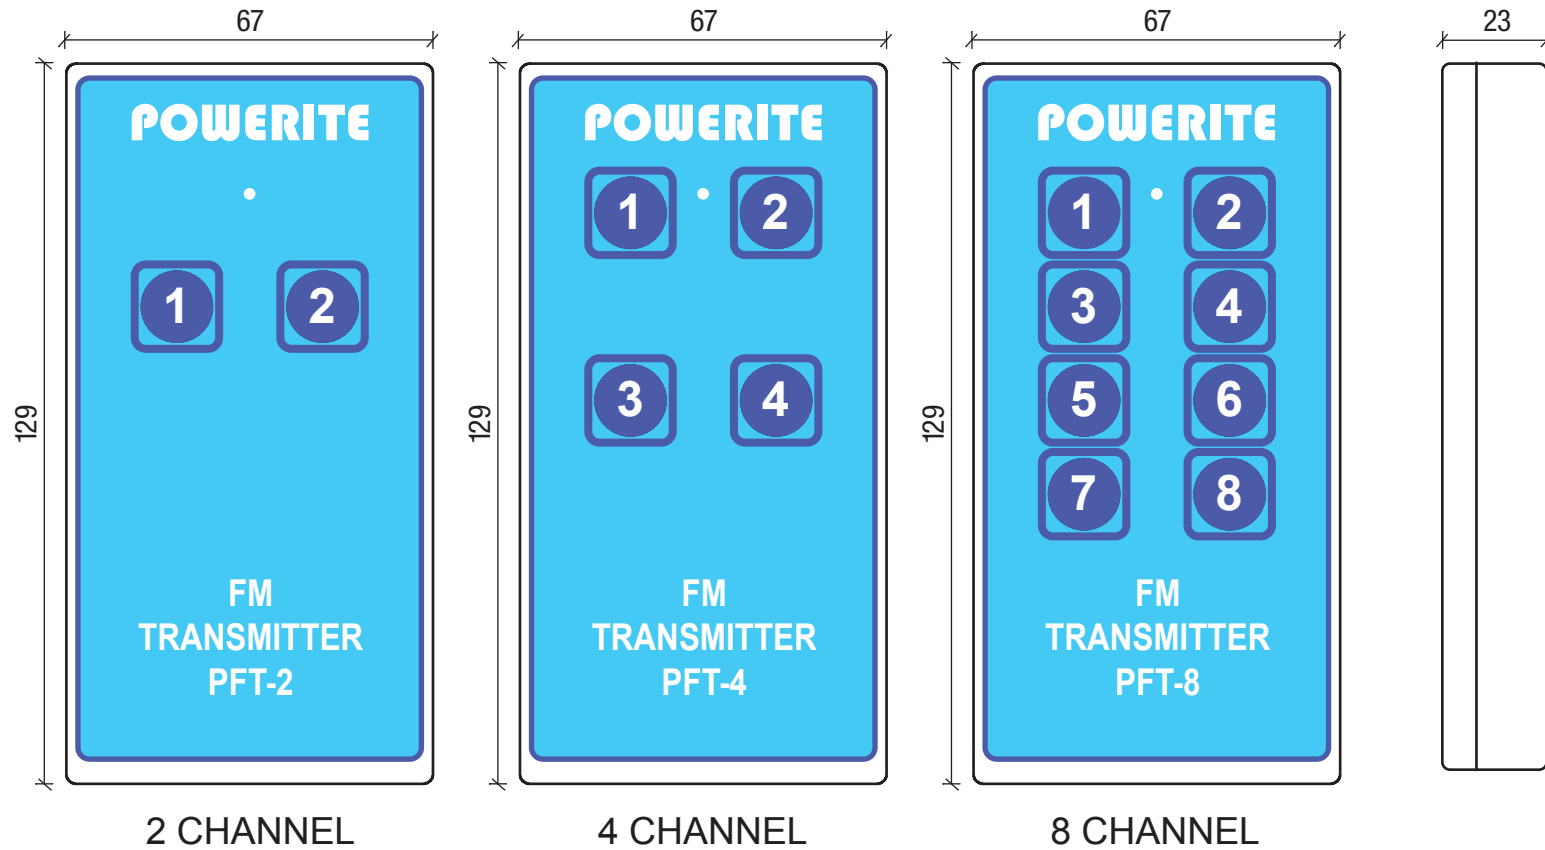

**STANDARD UNIT**

**UNIT WITH TIME CLOCK**

**POWERITE 2 CHANNEL REMOTE CONTROL UNIT**

**STANDARD UNIT**

**UNIT WITH TIME CLOCK**

**POWERITE 4 CHANNEL REMOTE CONTROL UNIT**

STANDARD UNIT

UNIT WITH TIME CLOCK

**POWERITE 8 CHANNEL REMOTE CONTROL UNIT**

STANDARD UNIT

UNIT WITH TIME CLOCK

**POWERITE 8 CHANNEL REMOTE CONTROL UNIT  
HIGH LID VERSION**

## **POWERITE RADIO CONTROL TRANSMITTERS**

**POWERITE POOL CONTROL CENTER**