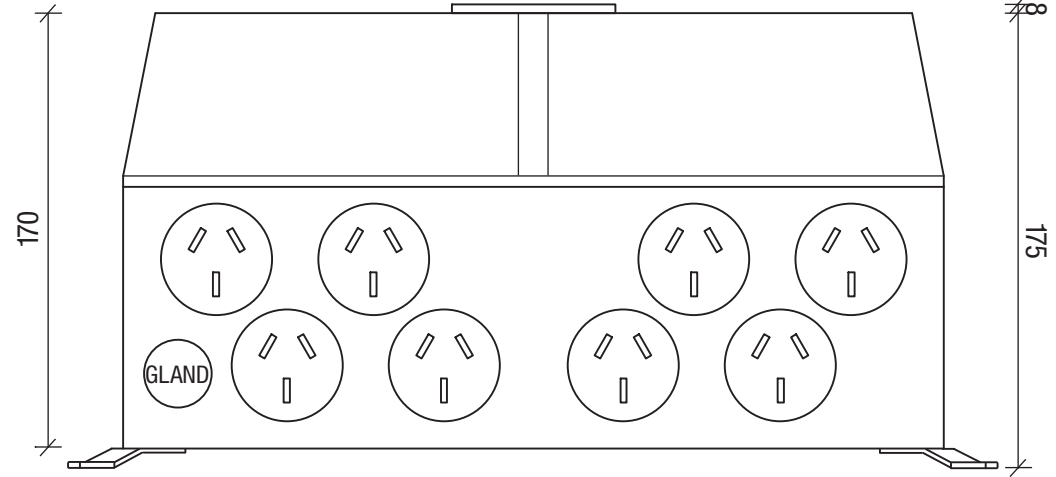

**POWERITE 8 CHANNEL REMOTE CONTROL UNIT**

STANDARD UNIT

UNIT WITH TIME CLOCK

**POWERITE 8 CHANNEL REMOTE CONTROL UNIT  
HIGH LID VERSION**