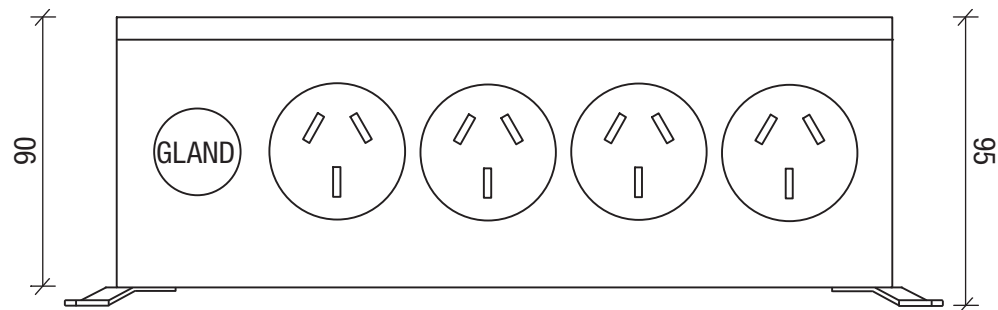

STANDARD UNIT

POWERITE 4 CHANNEL REMOTE CONTROL UNIT