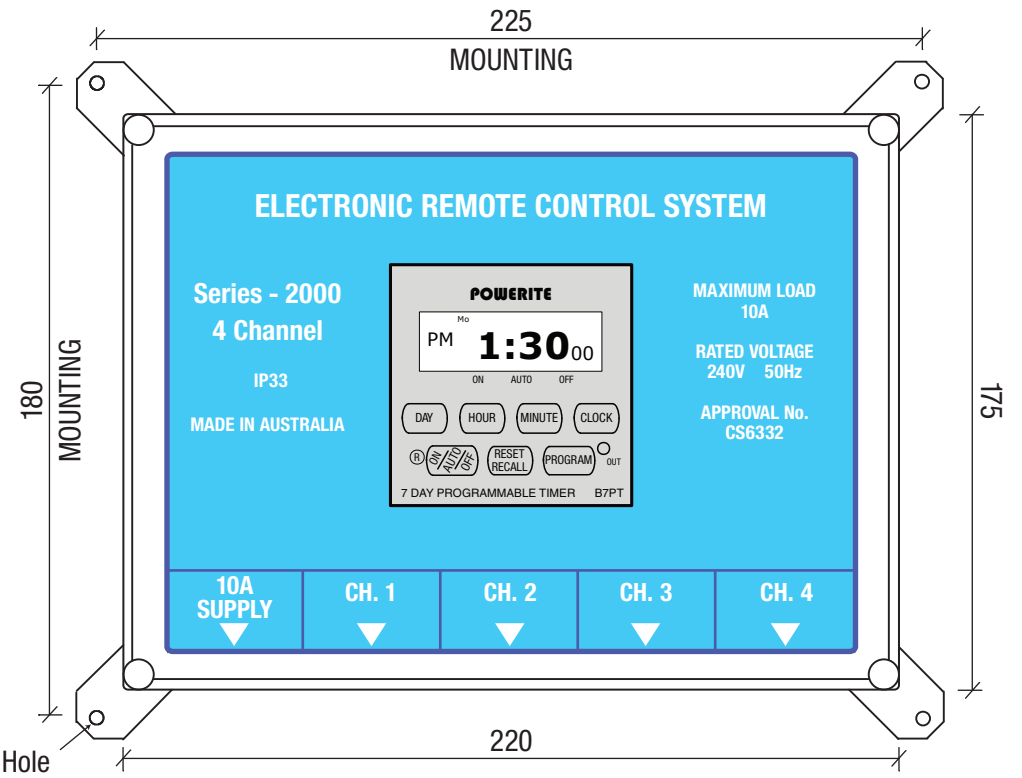

**STANDARD UNIT**

**UNIT WITH TIME CLOCK**

**POWERITE 2 CHANNEL REMOTE CONTROL UNIT**

**STANDARD UNIT**

**UNIT WITH TIME CLOCK**

**POWERITE 4 CHANNEL REMOTE CONTROL UNIT**

STANDARD UNIT

UNIT WITH TIME CLOCK

**POWERITE 8 CHANNEL REMOTE CONTROL UNIT**

STANDARD UNIT

UNIT WITH TIME CLOCK

**POWERITE 8 CHANNEL REMOTE CONTROL UNIT  
HIGH LID VERSION**