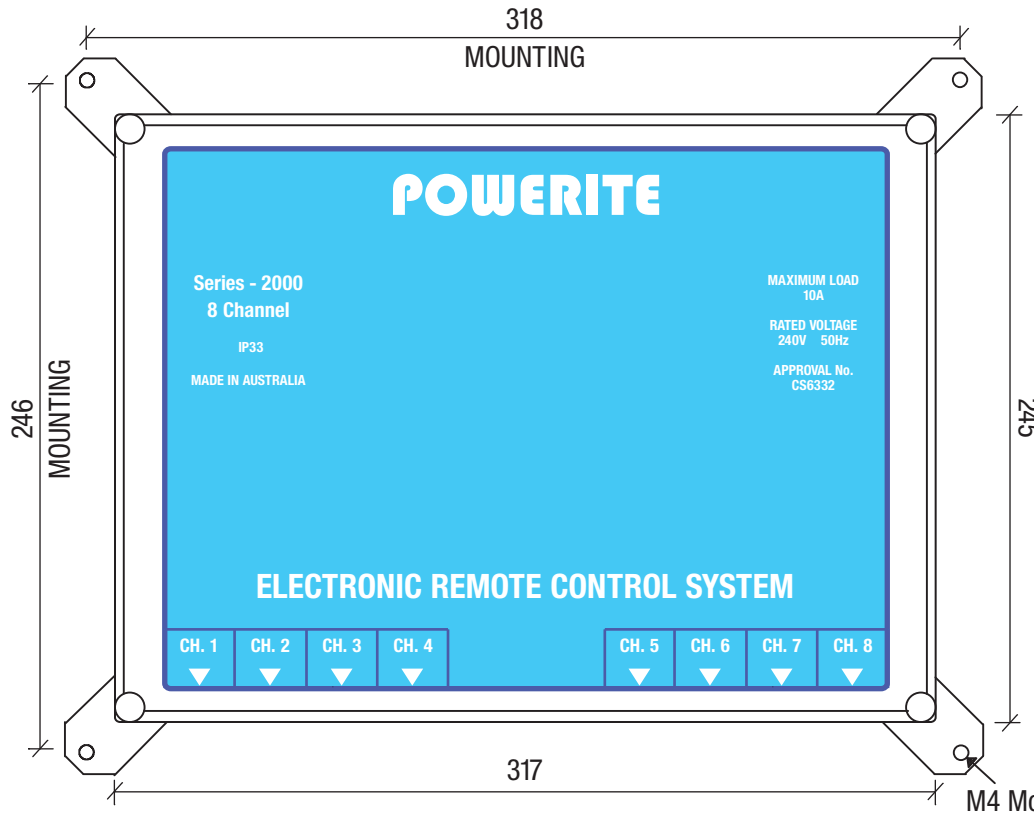

**STANDARD UNIT**

**UNIT WITH TIME CLOCK**

**POWERITE 2 CHANNEL REMOTE CONTROL UNIT**

**STANDARD UNIT**

**UNIT WITH TIME CLOCK**

**POWERITE 4 CHANNEL REMOTE CONTROL UNIT**

STANDARD UNIT

UNIT WITH TIME CLOCK

**POWERITE 8 CHANNEL REMOTE CONTROL UNIT**

STANDARD UNIT

UNIT WITH TIME CLOCK

**POWERITE 8 CHANNEL REMOTE CONTROL UNIT  
HIGH LID VERSION**