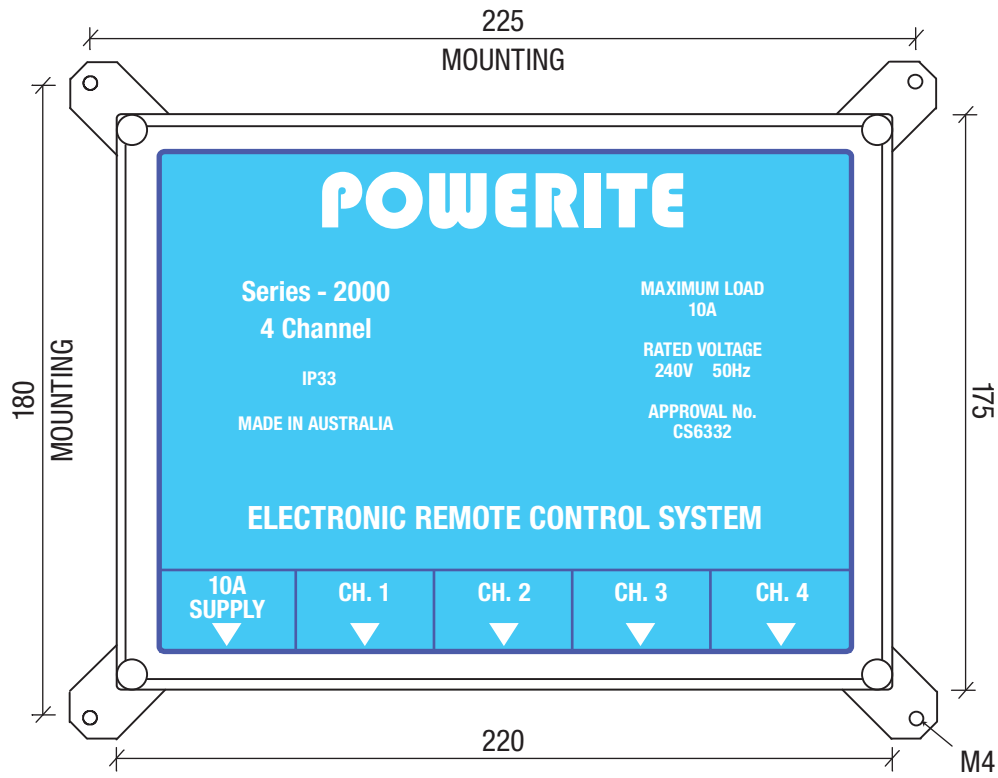

**STANDARD UNIT**

**UNIT WITH TIME CLOCK**

**POWERITE 2 CHANNEL REMOTE CONTROL UNIT**

**STANDARD UNIT**

**UNIT WITH TIME CLOCK**

**POWERITE 4 CHANNEL REMOTE CONTROL UNIT**

STANDARD UNIT

UNIT WITH TIME CLOCK

**POWERITE 8 CHANNEL REMOTE CONTROL UNIT**

STANDARD UNIT

UNIT WITH TIME CLOCK

**POWERITE 8 CHANNEL REMOTE CONTROL UNIT  
HIGH LID VERSION**