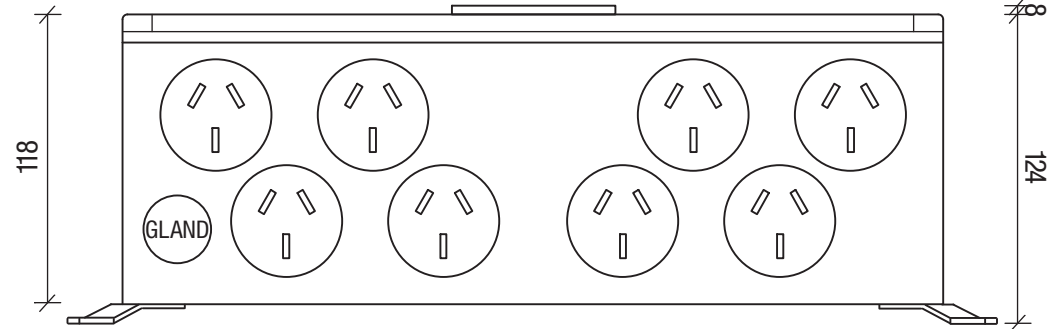

UNIT WITH TIME CLOCK

POWERITE 8 CHANNEL REMOTE CONTROL UNIT