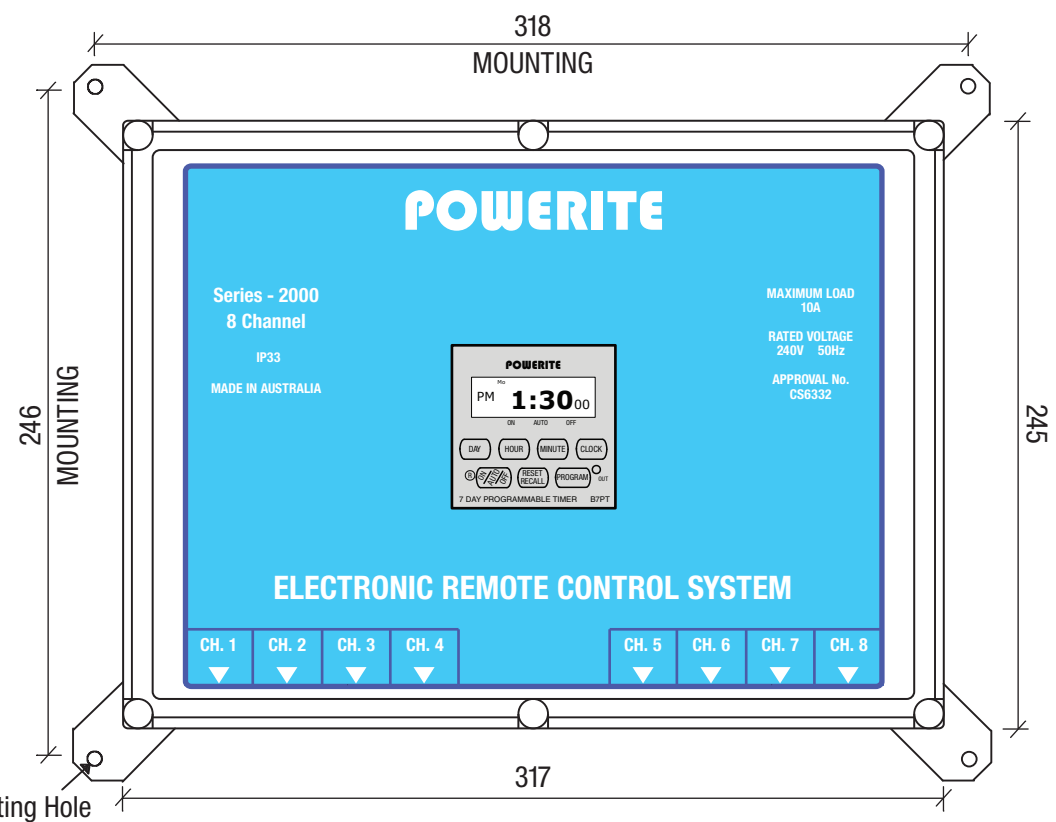

**STANDARD UNIT**

**UNIT WITH TIME CLOCK**

**POWERITE 2 CHANNEL REMOTE CONTROL UNIT**

**STANDARD UNIT**

**UNIT WITH TIME CLOCK**

**POWERITE 4 CHANNEL REMOTE CONTROL UNIT**

STANDARD UNIT

UNIT WITH TIME CLOCK

**POWERITE 8 CHANNEL REMOTE CONTROL UNIT**

STANDARD UNIT

UNIT WITH TIME CLOCK

**POWERITE 8 CHANNEL REMOTE CONTROL UNIT  
HIGH LID VERSION**